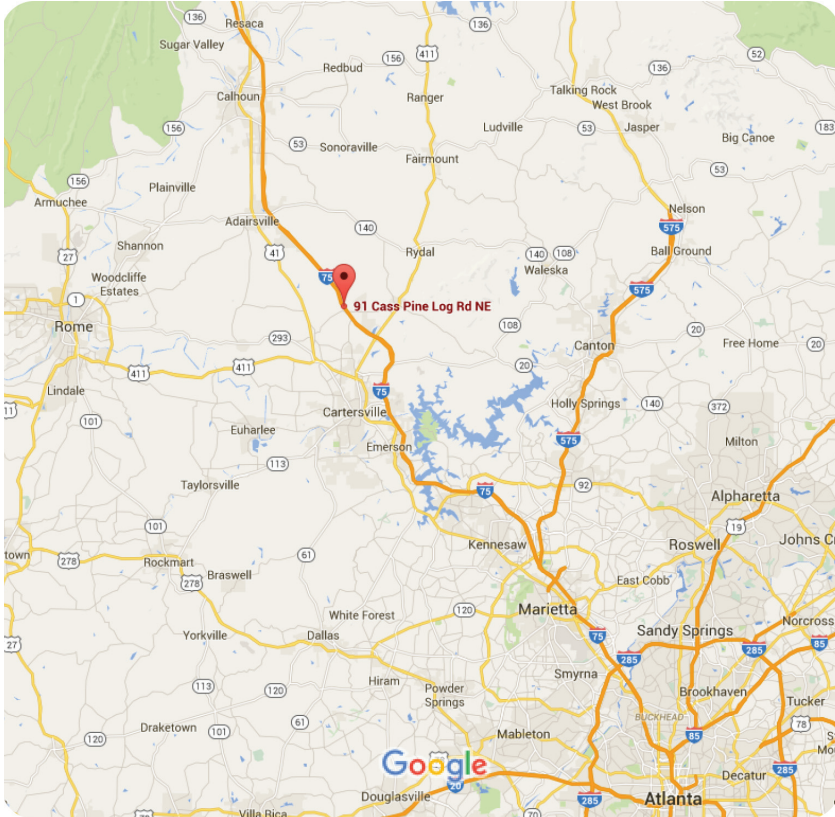

## Cartersville Shop

91 Cass Pine Log Road NE, Cartersville, GA 30121  
(770) 386-4668

### DIRECTIONS

↑ Follow I-75 to Cassville White Rd NW/Cass White Rd in Bartow County.  
Take exit 296 from I-75

if coming north on I-75 from Atlanta

↘ Turn **right** onto Cassville White Rd NW/Cass White Rd (signs for White)

if coming south on I-75 from Chattanooga

↙ Turn **left** onto Cassville White Rd NW/Cass White Rd (signs for White)

↙ Turn left onto Spring Place Rd NE

↙ Turn left onto Cass Pine Log Rd NE